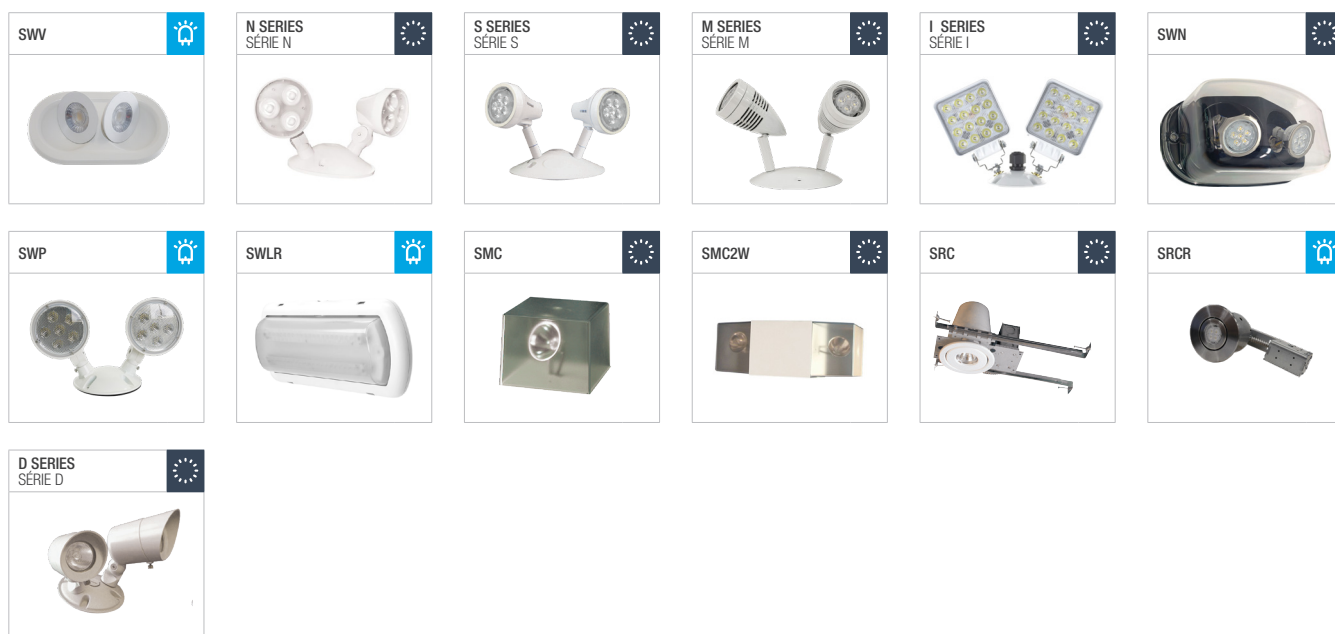

REMOTES UNITÉS À DISTANCE