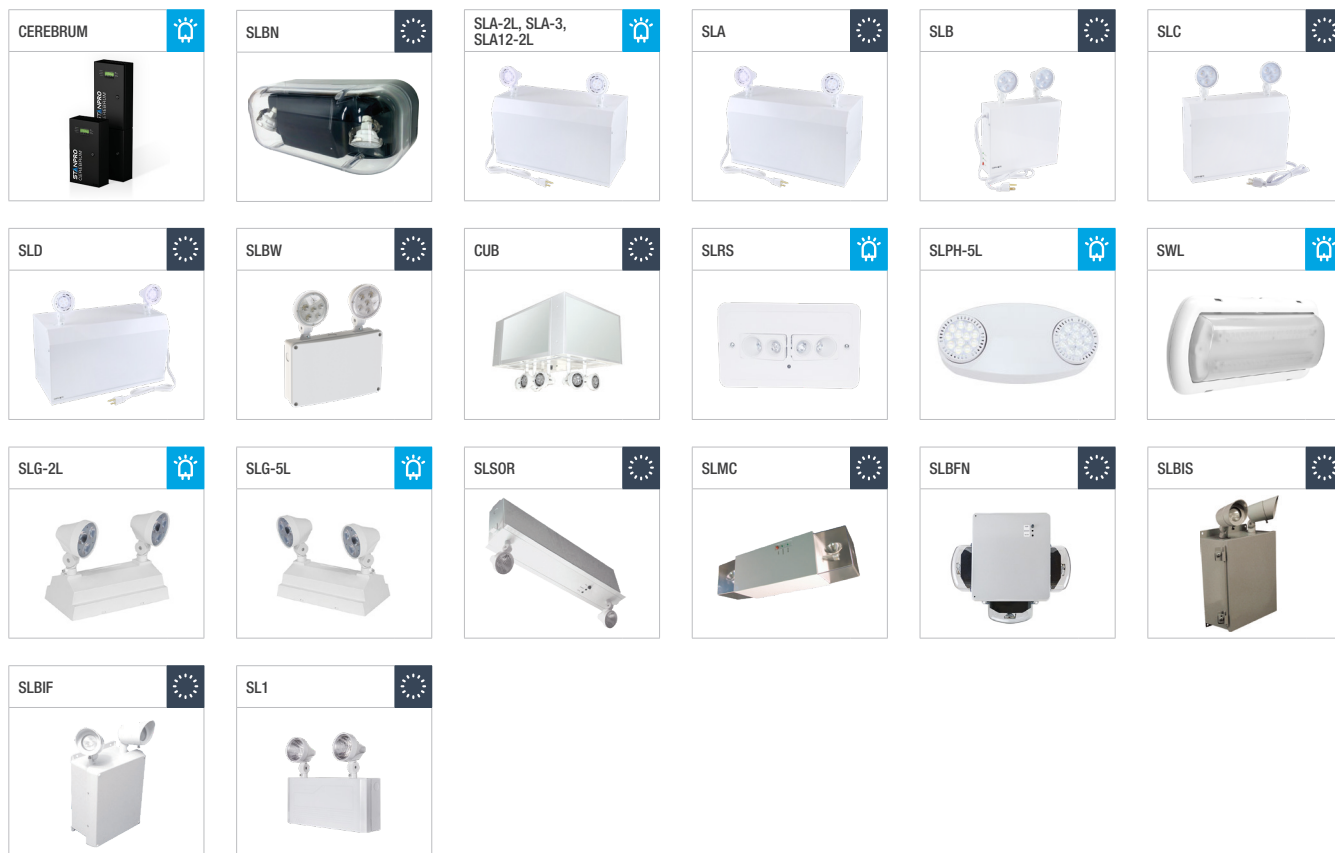

BATTERY UNITS UNITÉS À BATTERIE